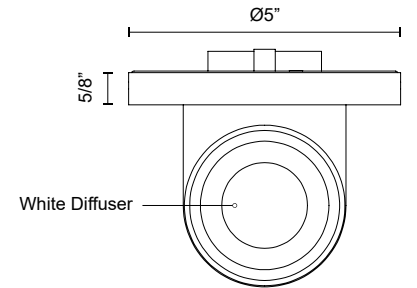

BIRCH WS53505

WALL

PROJECT

SPECIFICATION DETAILS

Fixture Dimensions	W3" x H6-7/8" x E3-7/8"
Light Source	DC LED WITH DRIVER
Wattage	11W
Total Lumens	935lm
Delivered Lumens	775lm*
Voltage	120V
Color Temperature	3000K
CRI (Ra)	90CRI
Optional Color Temps	2700K - 5000K Available, Minimum Order Quantities Apply
LED Rated Life	50,000 hours
Dimming	100% - 10%, TRIAC or ELV Dimmer (Not Included)
Diffuser Details	White Diffuser (interior)
Glass Details	Clear Glass (exterior)
ADA Compliant	Yes
Location	Damp
Illumination Direction	Up or Down
Mounting Style	Up or Down
CEC Title 24 JA8	Yes, JA8-2022
Canopy Dimensions	D5" x H5/8"
Paint Finish	BG02; BK02;

* For custom options, consult factory for details.

* For warranty information, please visit www.kuzcolighting.com/warranty

DESCRIPTION

If warm candlelight is what you're after, look no further than the Birch Collection. Clear glass cylinders with frosted glass diffusers give the distinguished look of soft, lit candles for a clean, romantic feel that plays well in various spaces. Available in Brushed Gold or Powder-Coated Black

Finish
BG/CL - Brushed Gold/Clear Glass
BK/CL - Black/Clear Glass

KUZCO

CANADA: 19054 28TH AVENUE - SURREY, BC V3Z 6M3

USA: 3035 E. LONE MOUNTAIN ROAD - LAS VEGAS, NV 89081

WWW.KUZCOLIGHTING.COM

© 2023 KUZCO LIGHTING. ALL RIGHTS RESERVED.

COMMENT