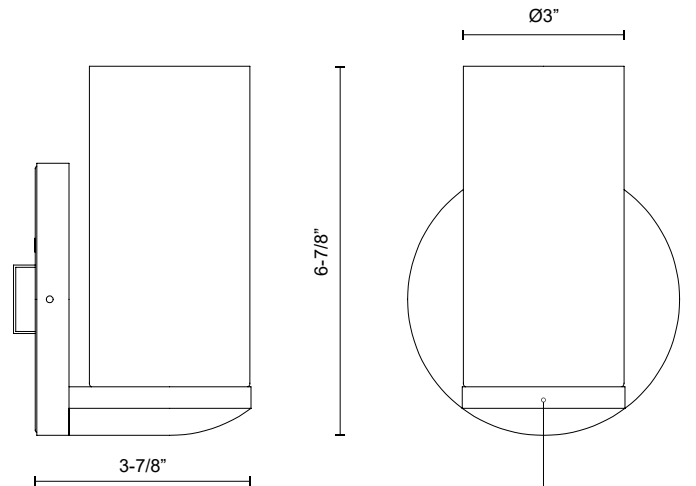

BIRCH WS53505

WALL

PROJECT

SPECIFICATION DETAILS

Fixture Dimensions	W3" x H6-7/8" x E3-7/8"
Light Source	DC LED WITH DRIVER
Wattage	11W
Total Lumens	935lm
Delivered Lumens	775lm*
Voltage	120V
Color Temperature	3000K
CRI (Ra)	90CRI
Optional Color Temps	2700K - 5000K Available, Minimum Order Quantities Apply
LED Rated Life	50,000 hours
Dimming	100% - 10%, TRIAC or ELV Dimmer (Not Included)
Diffuser Details	White Diffuser (interior)
Glass Details	Clear Glass (exterior)
ADA Compliant	Yes
Location	Damp
Illumination Direction	Up or Down
Mounting Style	Up or Down
CEC Title 24 JA8	Yes, JA8-2022
Canopy Dimensions	D5" x H5/8"
Paint Finish	BG02; BK02;

* For custom options, consult factory for details.

* For warranty information, please visit www.kuzcolighting.com/warranty

DESCRIPTION

If warm candlelight is what you're after, look no further than the Birch Collection. Clear glass cylinders with frosted glass diffusers give the distinguished look of soft, lit candles for a clean, romantic feel that plays well in various spaces. Available in Brushed Gold or Powder-Coated Black

Finish
BG/CL - Brushed Gold/Clear Glass
BK/CL - Black/Clear Glass

KUZCO

CANADA: 19054 28TH AVENUE - SURREY, BC V3Z 6M3

USA: 3035 E. LONE MOUNTAIN ROAD - LAS VEGAS, NV 89081

WWW.KUZCOLIGHTING.COM

© 2023 KUZCO LIGHTING. ALL RIGHTS RESERVED.

COMMENT